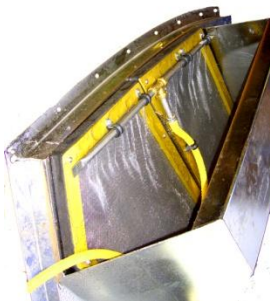

### Engine bay corrosion Arrested for Pilot cutters

Photo courtesy PD ports

Arrestors designed to be mounted behind existing louvers

#### Built in flushing system

Integral flushing system to eliminate salt and debris build up

#### Engine & carb mounted

As supplied to Offshore racing

**Sea spray** entering the engine bay or other air intakes on vessels creates accelerated corrosion of all the components and equipment leading to costly replacement and down time as proven by its demanding customers. KPM's range of spray and flashback arrestors are designed to be used on any air intake or venting in marine applications where there is a requirement to stop spray entering the vessel but allow free flow of air. In addition the KPM arrestor also doubles as a flashback arrestor for engine rooms and in the event of a flashback the KPM arrestor will dissipate the flash efficiently and safely.

#### Construction

- Polished woven stainless mesh. External layer 2mm square with 7 sub layers of 1mm mesh
- Hard coated lightweight 6082 T6 aluminium mounting frame.
- Built in flushing system washes from the inside to outside so that flushing water does not enter the vessel.
- External sealing strip.
- All fixings stainless steel
- Custom manufactured to your specification